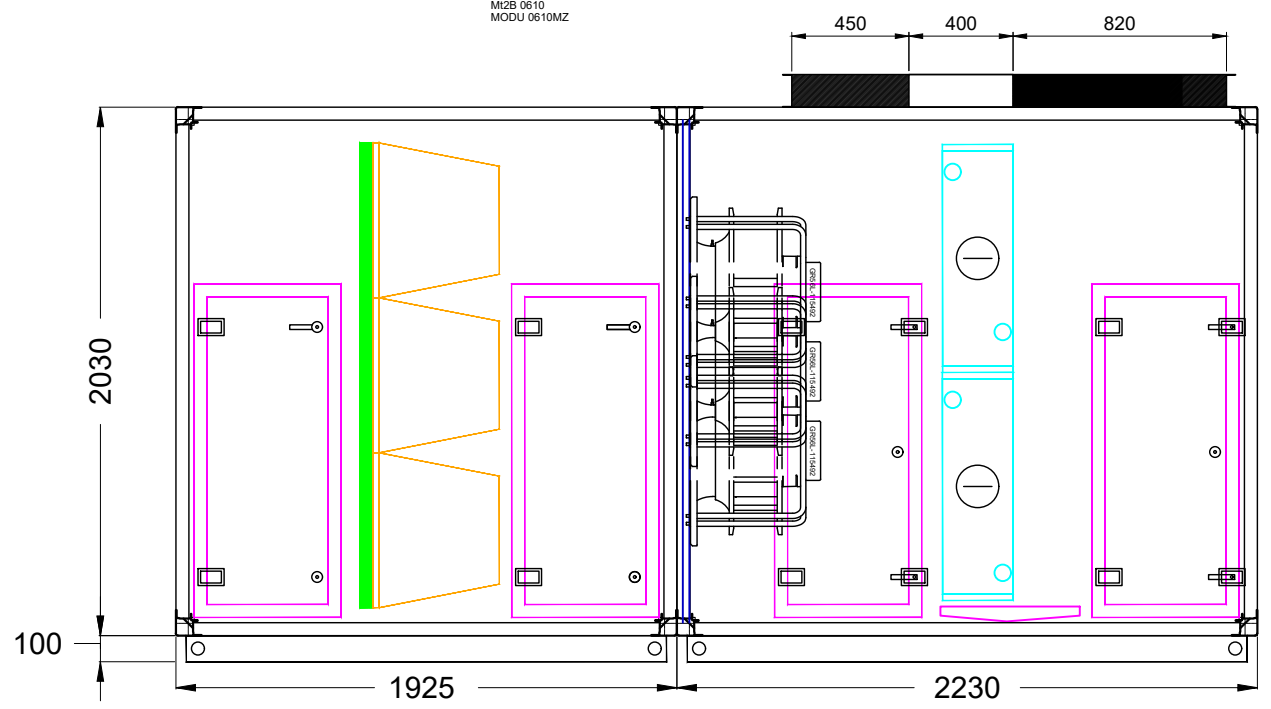

Right View

AIR DESIGN PTY. LTD. © A.C.N. 010 185 958
45 NESTOR DRIVE, MEADOWBROOK, QUEENSLAND, AUSTRALIA. 4131
TELEPHONE: (07) 32 999 888 FACSIMILE: (07) 32 999 800

UNLESS OTHERWISE SPECIFIED
DIMENSIONS ARE IN MILLIMETERS
BREAK AND DEBUR ALL SHARP EDGES

DO NOT SCALE DRAWING

Rev	By	Date	Description
00	Toh	22/11/2017	Initial Released

DRAWN: Toh	DATE: 22/11/2017
CHKED: --	DATE: --
APPRD: --	DATE: --

General Layout Multizone Unit - MODU 0610MZ -	
REV: 00	SCALE: N.T.S.
SIZE: A3	

DRAWING NO: -